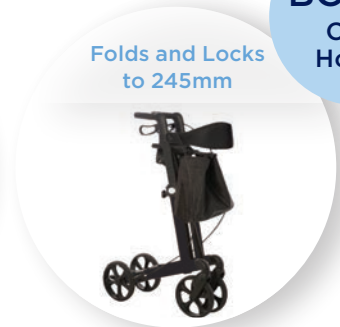

VOGUE ADVENTURE

Heavy-duty Support & Style

FEATURES & BENEFITS

- **Heavy-duty** frame and wider seat provide enhanced support for users up to 200kg.
- **European Design** offers personalised height adjustment, promoting correct posture.
- **Large Multi-Terrain Wheels** for durability and stability on and off road.
- **Ergonomic Handbrakes** lock for improved user safety and stability.
- **Compact Turning Circle** facilitates improved mobility in tight spaces.
- **Simple Folding Mechanism** enables easy transportation and compact storage (perfect for the car).
- **Detachable Storage Bag** carries up to 5kg of essentials.
- **Bonus** walking cane holder provides increased flexibility for your mobility needs.

Black

S.W.L
200KG

1 YEAR WARRANTY

Wider Seat supports up to 200kg

Folds and Locks to 245mm

BONUS
Cane Holder

OVERALL LENGTH (mm)	OVERALL WIDTH (mm)	OVERALL HEIGHT (mm)	SEAT DEPTH (mm)	SEAT WIDTH (mm)	SEAT HEIGHT (mm)	FOLDED WIDTH (mm)	WHEEL SIZE (inch)	MINIMUM FUNCTIONAL WEIGHT	TYPICAL FUNCTIONAL WEIGHT*	BAG S.W.L

WAF705450 Aspire Vogue Adventure - Black	770	695	900 - 1035	230	540	530	245	Front 11" Rear 9"	8.8kg	10kg	5kg
--	-----	-----	------------	-----	-----	-----	-----	----------------------	-------	------	-----